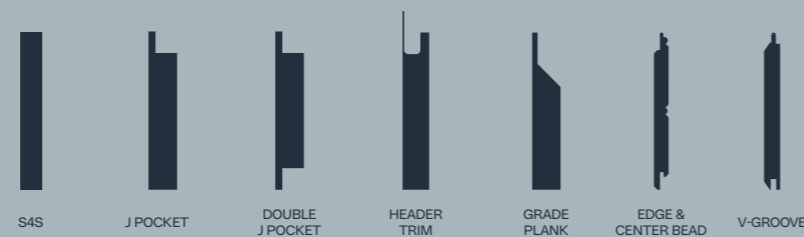

Trim

Thickness	Widths (available for all thicknesses)	Lengths	Available In
S4S TRIMBOARD			
5/8"	3" (2-1/2") 4" (3-1/2") 5" (4-1/2")	16' & 18'	Smooth / Woodgrain / Roughsawn
1" (3/4" actual)	6" (5-1/2") 8" (7-1/4") 10" (9-1/4")		Smooth / Woodgrain / Roughsawn
5/4" (1" actual)	12" (11-1/4") 16" (15-1/4")	18'	Smooth / Woodgrain / Roughsawn
Nominal Size	Actual Size	Length	Available In
J-POCKET TRIM – WITH 3/4" x 3/4" DADO | DOUBLE J-POCKET TRIM – WITH 3/4" x 3/4" DADO 2 SIDES			
5/4" x 4"	1" x 3-1/2"		Smooth / Woodgrain / Roughsawn
5/4" x 6"	1" x 5-1/2"		Smooth / Woodgrain / Roughsawn
5/4" x 8"	1" x 7-1/4"	18'	Smooth / Woodgrain / Roughsawn
5/4" x 10"	1" x 9-1/4"		Smooth / Woodgrain / Roughsawn
5/4" x 12"	1" x 11-1/4"		Smooth / Woodgrain / Roughsawn
HEADER TRIM			
5/4" x 4"	5/4" x 3-1/2"		Smooth / Woodgrain / Roughsawn
5/4" x 6"	1" x 5-1/2"	18'	Smooth / Woodgrain / Roughsawn
5/4" x 8"	5/4" x 7-1/4"		Smooth / Woodgrain / Roughsawn
GRADE PLANK			
1" x 6"	3/4" x 5-1/2"		Smooth / Woodgrain / Roughsawn
1" x 8"	3/4" x 7-1/4"		Smooth / Woodgrain / Roughsawn
1" x 10"	3/4" x 9-1/4"		Smooth / Woodgrain / Roughsawn
5/4" x 6"	1" x 5-1/2"	18'	Smooth / Woodgrain / Roughsawn
5/4" x 8"	1" x 7-1/4"		Smooth / Woodgrain / Roughsawn
5/4" x 10"	1" x 9-1/4"		Smooth / Woodgrain / Roughsawn
Thickness	Width	Lengths	Available In
EDGE & CENTER BEAD			
1/2"			Smooth / Roughsawn
5/8"	5-1/2" (each Center Bead is 2-1/2" apart)	8ft, 10ft, 12ft, 16ft	Smooth / Roughsawn
3/4"			Smooth / Roughsawn
V-GROOVE			
	3-1/2"		Smooth / Roughsawn
	5-1/2"		Smooth / Roughsawn
5/8"	7-1/4"	8ft, 10ft, 12ft, 16ft	Smooth / Roughsawn
	9-1/4"		Smooth / Roughsawn
	11-1/4"		Smooth / Roughsawn

Window Profiles

Nominal Size	Actual Size	Length	Available In
WINDOW TRIM W/FLANGE | J-TRIM W/FLANGE			
5/4" x 4"	1" x 3-1/2"		Smooth / Woodgrain / Roughsawn
5/4" x 6"	1" x 5-1/2"	18'	Smooth / Woodgrain / Roughsawn
5/4" x 8"	1" x 7-1/4"		Smooth / Woodgrain / Roughsawn

Corners

Corner	Nominal Size	Actual Size	Length	Available In
Standard Corner	5/4" x 4"	1" x 3-1/2"		Smooth / Woodgrain / Roughsawn
Standard Corner	5/4" x 6"	1" x 5-1/2"	10' & 20"	Smooth / Woodgrain / Roughsawn
J Corner	5/4" x 4"	1" x 3-1/2"		Smooth / Woodgrain / Roughsawn
J Corner	5/4" x 6"	1" x 5-1/2"		Smooth / Woodgrain / Roughsawn

PVC Sheet Stock

THICKNESS	WIDTH	LENGTH				TEXTURE
		8'	10'	12'	18'	
1/4"	4'	•				SMOOTH
3/8"	4'	•	•			SMOOTH
1/2"	4'	•	•	•	•	SMOOTH
5/8"	4'	•	•			SMOOTH
3/4"	4'	•	•	•	•	SMOOTH
1"	4'	•	•	•	•	SMOOTH

SOME ITEMS ARE AVAILABLE IN WOODGRAIN, PLEASE CALL FOR AVAILABILITY. PVC Trim and sheets can come unpainted and can be painted in the field per our instructions. But, to brighten up your trim without the paint labor, see our NuCedar Pre-Finished Timeless Colors. (Roughsawn texture not available unpainted)

PVC Columns

The NuCedar® Columns match our Bright White Trim System. With an easy snap installation, any DIY person could complete the job.