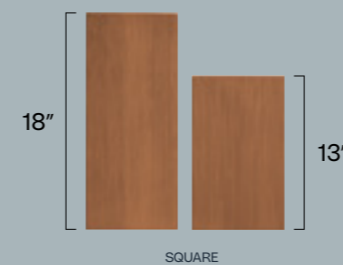

RoughSawn™ Shingle

(Shown in Cedar Color)