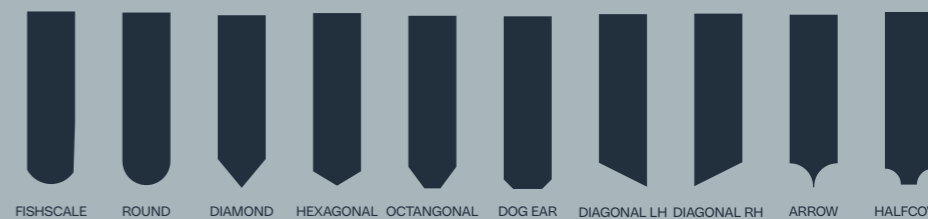

Fancy Shape Shingle

13" & 18" are 5" width only, with the exception of 18" Diamond Cut, which are 7" wide.

Square Shingle

Shingles	Exposure	Thickness	Width	Box Qty
13"	5"	Tapered up to 3/8"	4", 5", 6", 7", 8"	1/4 Square
18"	7"	Tapered up to 3/8"	5", 6", 7", 8", 9"	1/4 Square

Fancy Shapes Shingle

Shingles	Exposure	Thickness	Width	Box Qty
13"	5"	Tapered up to 3/8"	5"	1/8 Square
18"	7"	Tapered up to 3/8"	5"	1/8 Square
18" Diamond Cut only	7"	Tapered up to 3/8"	7"	1/8 Square

Accessories

Touch up Paint
a small amount of touch up paint is included with your purchase

Matching Pint, Quart or Gallon of Paint

PVC Adhesive for Shingles and Trim

Installation

Utilizes Standard Trim and Corners.

Alternate shingle courses on corners to create a Woven Corner.

NuCedar RoughSawn™ Shingles are Manufactured from PVC making them resistant to the effects of salt air, weathering, and infestation. Our shingles outperform cedar in durability and color retention, and carry a lifetime limited warranty.

Visit www.jainbuildingproducts.com for full installation instructions